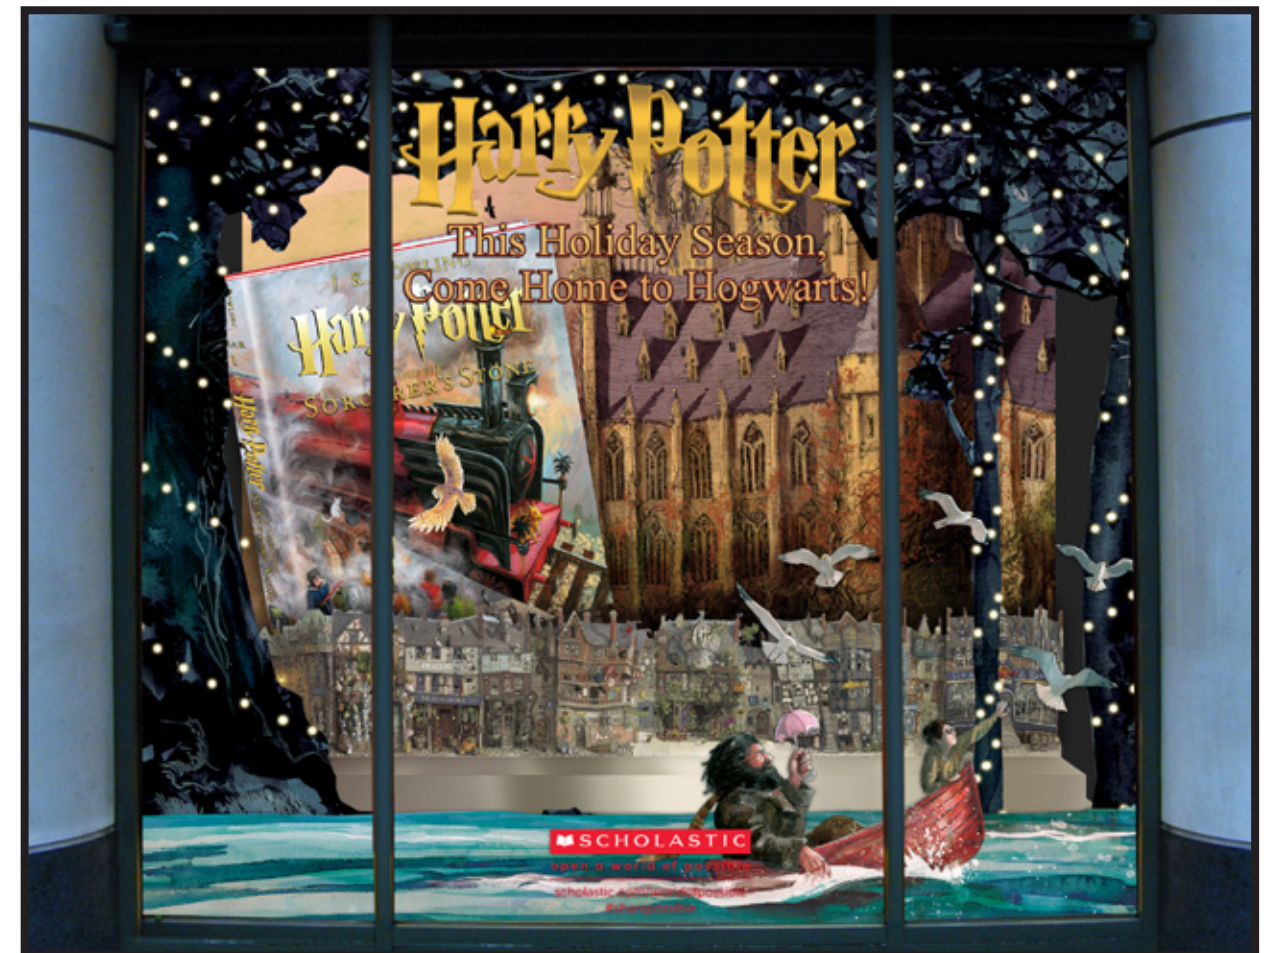

JOHN EBBERT Creative

17

PROJECT: Scholastic, Harry Potter Displays (actual hand-painted), Kiosk (preliminary)

JOHN EBBERT Creative

18

PROJECT: Scholastic, Harry Potter Windows (actual hand-made/concept)

JOHN EBBERT Creative