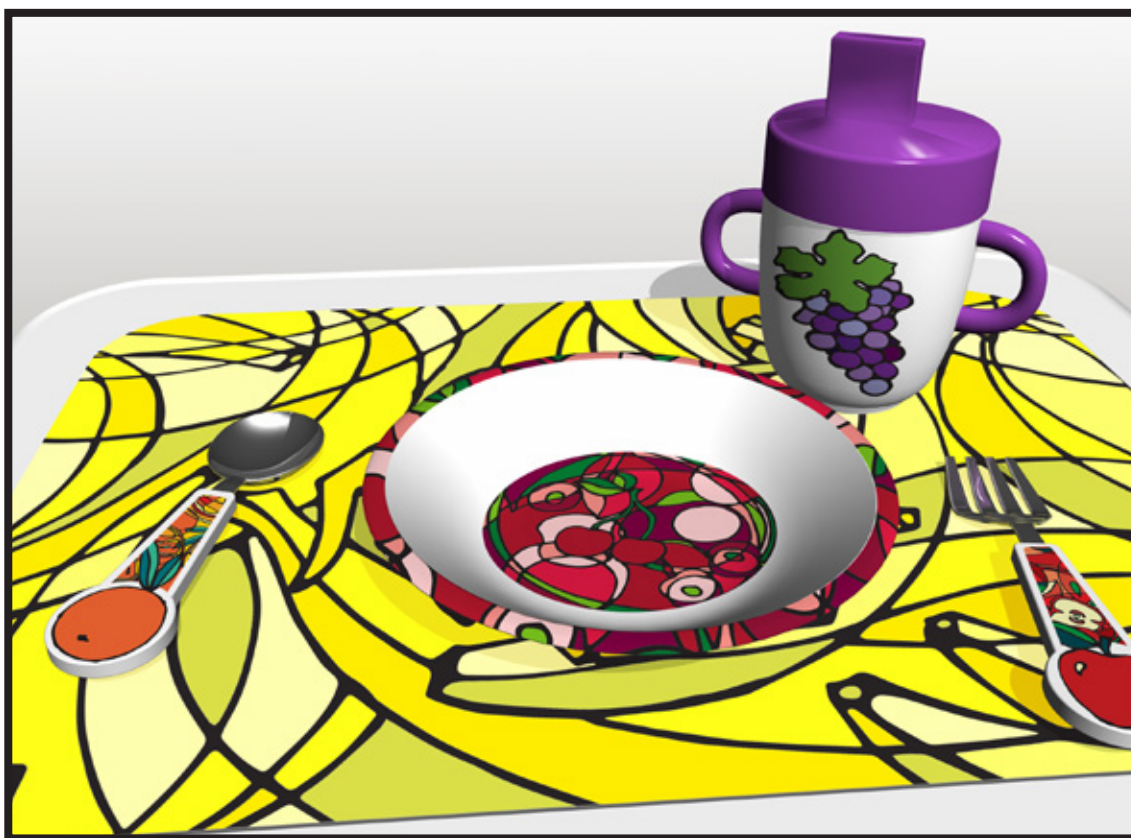

JOHN EBBERT Creative

17

PROJECT: Scholastic, Harry Potter Displays (actual hand-painted), Kiosk (preliminary)

JOHN EBBERT Creative

18

PROJECT: Scholastic, Harry Potter Windows (actual hand-made/concept)

JOHN EBBERT Creative

23

PROJECT: Dooleyplot, Edgelit Night Lights, Tableware (prototype renderings)

JOHN EBBERT Creative

24

PROJECT: Dooleyplot, Housewares, Kinetic light and Mobile (renderings)

JOHN EBBERT Creative

JOHN EBBERT creative