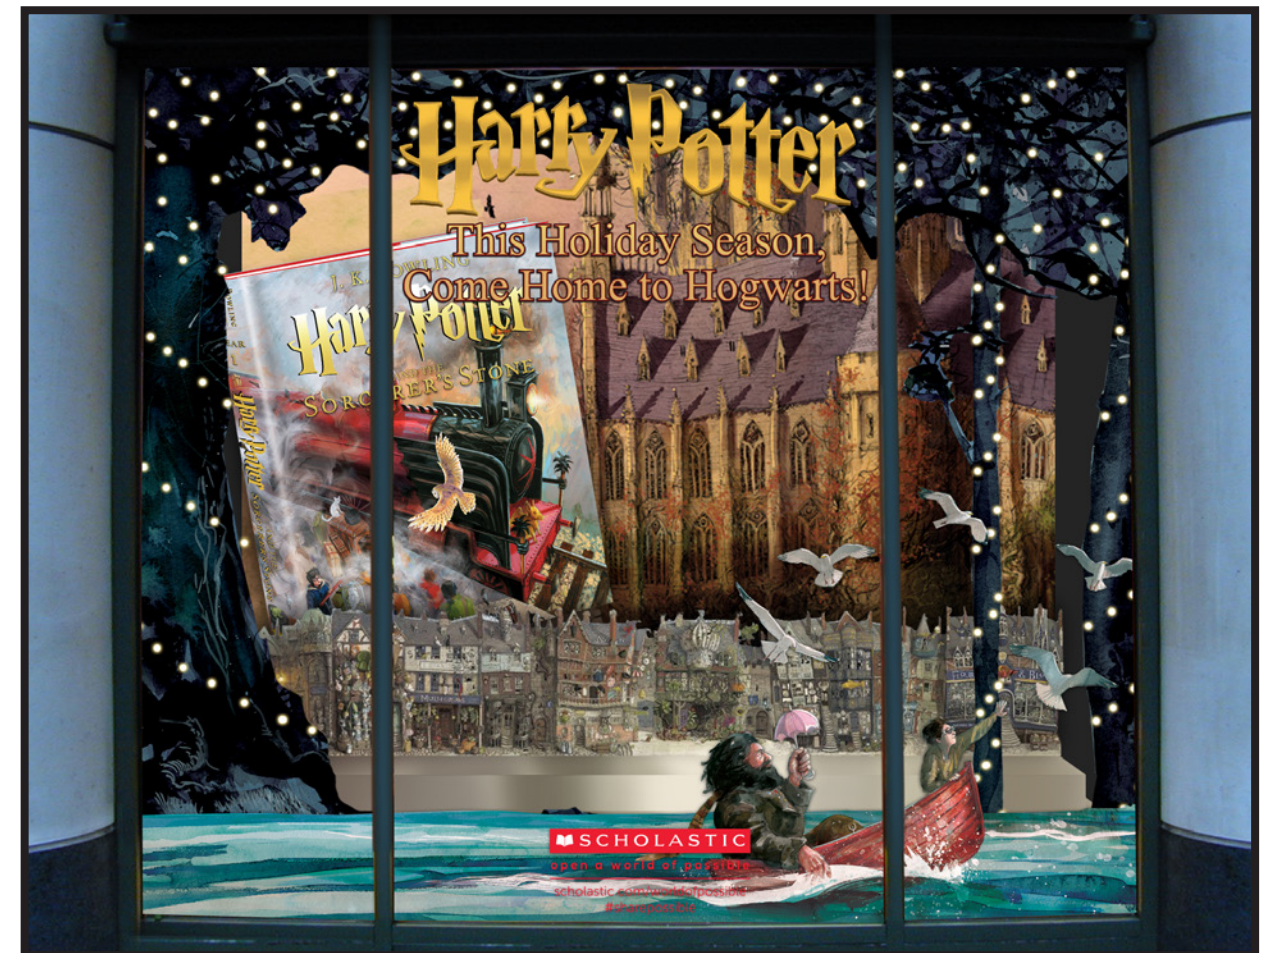

14

PROJECT: Toys "R" Us Times Square, SONY (actual)

JOHN EBBERT Creative

17

PROJECT: Scholastic, Harry Potter Displays (actual hand-painted), Kiosk (preliminary)

JOHN EBBERT Creative

18

PROJECT: Scholastic, Harry Potter Windows (actual hand-made/concept)